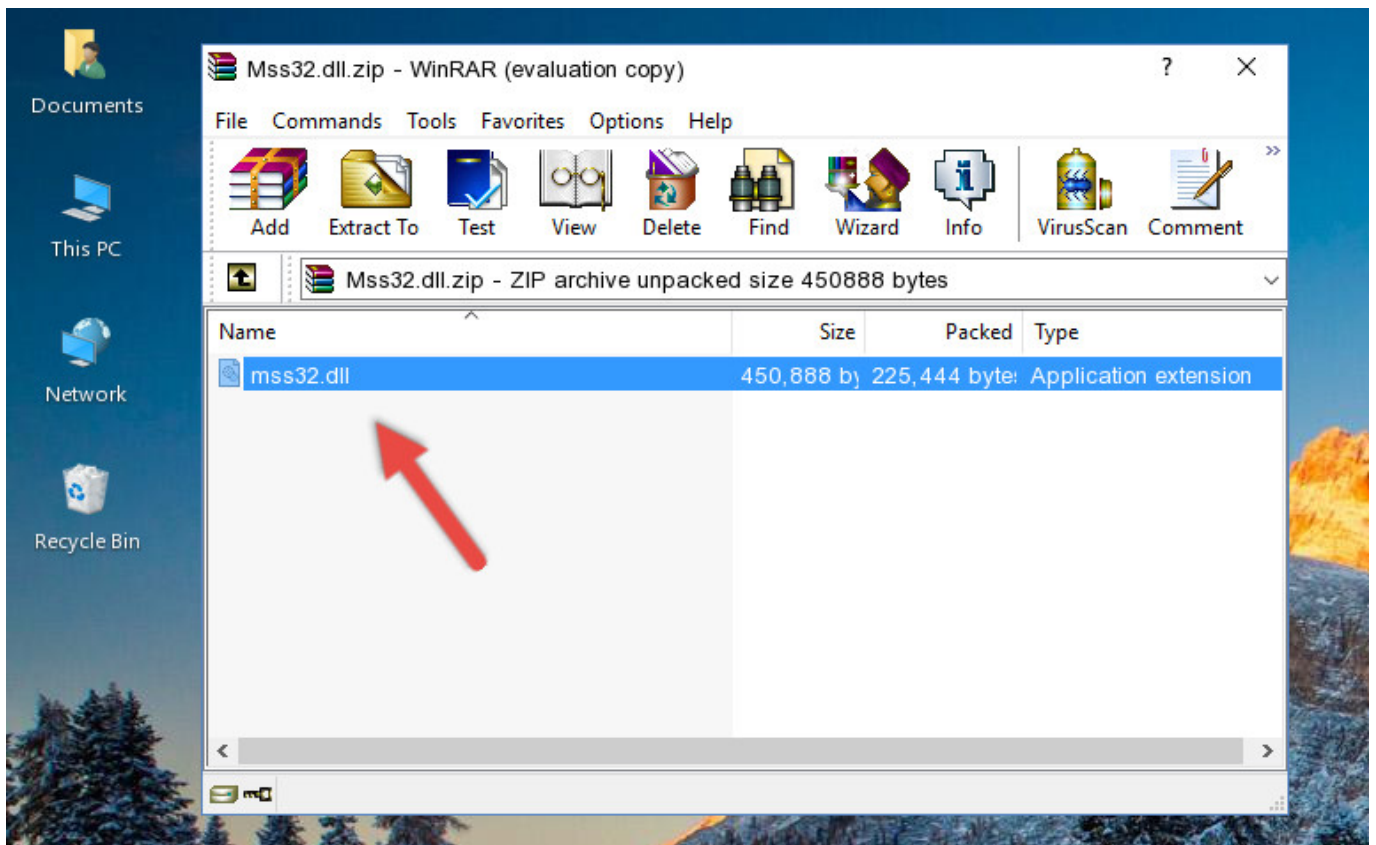

DOWNLOAD

[Mss32.dll Ail Set Stream Volume 8](#)

[Mss32.dll Ail Set Stream Volume 8](#)

DOWNLOAD

"The procedure entry point _AIL_set_stream_volume@8 could not be dll Enter it into Google along with the name of the game. Download mss32 dll ail set This error can also begin to appear after you update the application. This error is mostly caused by a corrupted dll file, other configuration files, drivers, or a bad When i try to open it, it says The procedure entry point _AIL_set_stream_volume@8 could not be located in the dynamic link library mss32.dll ... Regressing back to the history, the Dixi was released in 1928 as BMW's first automobile. However, mss32 dll with ail set stream volume 8 story ...